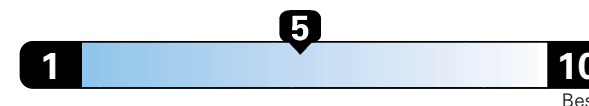

ALFA ROMEO STELVIO AWD

2018 MODEL YEAR

THIS VEHICLE IS MANUFACTURED TO MEET SPECIFIC UNITED STATES REQUIREMENTS. THIS VEHICLE IS NOT MANUFACTURED FOR SALE OR REGISTRATION OUTSIDE OF THE UNITED STATES.

MANUFACTURER'S SUGGESTED RETAIL PRICE OF THIS MODEL INCLUDING DEALER PREPARATION

Base Price: $41,995

ALFA STELVIO AWD

Exterior Color: Montecarlo Blue Metallic Exterior Paint

Interior Color: Black/Black Interior Colors

Interior: Leather Seats

Engine: 2.0L I4 Direct Injection Turbo Engine

Transmission: 8-Speed Automatic Transmission

STANDARD EQUIPMENT (UNLESS REPLACED BY OPTIONAL EQUIPMENT)

FUNCTIONAL/SAFETY FEATURES

- Supplemental Front Seat-Mounted Side Airbags
- LATCH Ready Child Seat Anchor System
- Rear Parking Assist Sensors
- Rear Back-Up Camera
- Remote Keyless Entry
- Pushbutton Start
- Remote Start System
- Stop-Start Systems
- Alfa DNA Drive Mode System
- Carbon Fiber Drive Shaft
- Cruise Control
- Power Folding Heated Mirrors
- Rain Sensitive Windshield Wipers
- Power Liftgate with Remote Liftgate Release
- Hill Descent Control
- Engine Cover with Alfa Romeo Script

INTERIOR FEATURES

- 6.5-Inch AM / FM Radio with Bluetooth®
- Cluster 7.0-Inch TFT Color Display
- 8 Speaker Audio System
- 12V Center Console Power Outlet
- Media Input Hub with Aux
- Dual Rear Charge USB Ports
- Leather-Wrapped Flat Bottom Steering Wheel
- Steering Wheel Mounted Audio Controls
- Ambient Lighting Package
- Auto-Dimming Rear View Mirror with Microphone
- A/C Auto Temperature Control w/Dual Zone Control
- Driver Side Instrument Panel Storage Bin
- Power 6-Way Driver Seat
- Power 6-Way Front Passenger Seat
- Power 4-Way Driver Lumbar Adjust
- Power 4-Way Passenger Lumbar Adjust
- Cargo Compartment Cover

EXTERIOR FEATURES