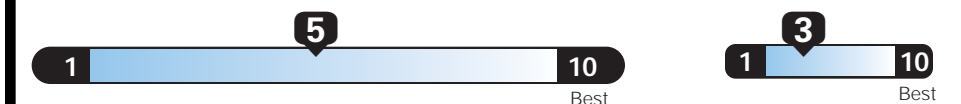

Fuel Economy & Greenhouse Gas Rating (tailpipe only) Smog Rating (tailpipe only)

This vehicle emits 364 grams CO2 per mile. The best emits 0 grams per mile (tailpipe only). Producing and distributing fuel also creates emissions; learn more at fuel economy.gov

Actual results will vary for many reasons, including driving conditions and how you drive and maintain your vehicle. The average new vehicle gets 27 MPG and cost $6,750 to fuel over 5 years. Cost estimates are based on 15,000 miles per year at $2.80 per gallon. MPGe is miles per gasoline gallon equivalent. Vehicle emissions are a significant cause of climate change and smog.

fuel economy.gov

Calculate personalized estimates and compare vehicles

Smartphone QR Code™

GOVERNMENT 5-STAR SAFETY RATINGS

This vehicle has not been rated by the government for frontal crash, side crash or rollover risk.

Source: National Highway Traffic Safety Administration (NHTSA) www.safercar.gov or 1-888-327-4236

Bumper Performance

This vehicle is equipped with bumper systems that can withstand a frontal barrier impact speed of 2.5 miles per hour and a rear barrier impact speed of 2.5 miles per hour with no more damage than allowed by the Federal bumper standard. The Federal bumper standard allows damage to the bumpers and attaching hardware and specifies barrier tests to be conducted at 2.5 miles per hour.

PARTS CONTENT INFORMATION

FOR VEHICLES IN THIS CARLINE:
U.S./CANADIAN PARTS CONTENT: 0%

MAJOR SOURCES OF FOREIGN PARTS CONTENT:

ITALY: 55% FRANCE: 13%
NOTE: PARTS CONTENT DOES NOT INCLUDE FINAL ASSEMBLY, DISTRIBUTION, OR OTHER NON-PARTS COSTS.

FOR THIS VEHICLE:

FINAL ASSEMBLY POINT:
CASSINO, ITALY

COUNTRY OF ORIGIN:

ENGINE: ITALY
TRANSMISSION: GERMANY