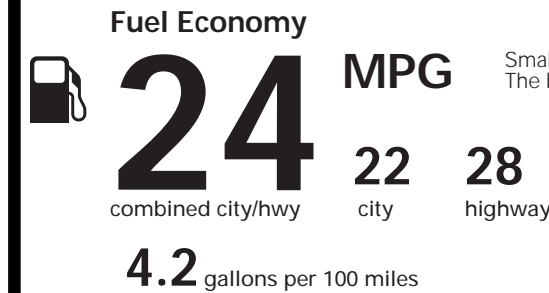

For more information visit: www.AlfaRomeoUSA.com
or call 1-844-ALFA-USA (1-844-253-2872)

FCA US LLC

EPA DOT Fuel Economy and Environment

Gasoline Vehicle

Small SUV 4WD range from 18 to 34 MPG. The best vehicle rates 136 MPGe.