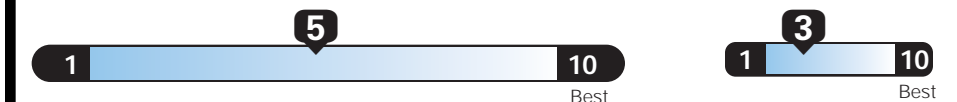

This vehicle emits 364 grams CO2 per mile. The best emits 0 grams per mile (tailpipe only). Producing and distributing fuel also creates emissions; learn more at fuel economy.gov

Actual results will vary for many reasons, including driving conditions and how you drive and maintain your vehicle. The average new vehicle gets 27 MPG and cost $6,750 to fuel over 5 years. Cost estimates are based on 15,000 miles per year at $2.80 per gallon. MPGe is miles per gasoline gallon equivalent. Vehicle emissions are a significant cause of climate change and smog.

fuel economy.gov

Calculate personalized estimates and compare vehicles

Smartphone QR Code™

GOVERNMENT 5-STAR SAFETY RATINGS

This vehicle has not been rated by the government for frontal crash, side crash or rollover risk.

Source: National Highway Traffic Safety Administration (NHTSA)
www.safercar.gov or 1-888-327-4236

Bumper Performance

This vehicle is equipped with bumper systems that can withstand a frontal barrier impact speed of 2.5 miles per hour and a rear barrier impact speed of 2.5 miles per hour with no more damage than allowed by the Federal bumper standard. The Federal bumper standard allows damage to the bumpers and attaching hardware and specifies barrier tests to be conducted at 2.5 miles per hour.

PARTS CONTENT INFORMATION

FOR VEHICLES IN THIS CARLINE:
U.S./CANADIAN PARTS CONTENT: 0%

MAJOR SOURCES OF FOREIGN PARTS CONTENT:

ITALY: 55% FRANCE: 13%
NOTE: PARTS CONTENT DOES NOT INCLUDE FINAL ASSEMBLY, DISTRIBUTION, OR OTHER NON-PARTS COSTS.

FOR THIS VEHICLE:
FINAL ASSEMBLY POINT:
CASSINO, ITALY

COUNTRY OF ORIGIN:
ENGINE: ITALY
TRANSMISSION: GERMANY