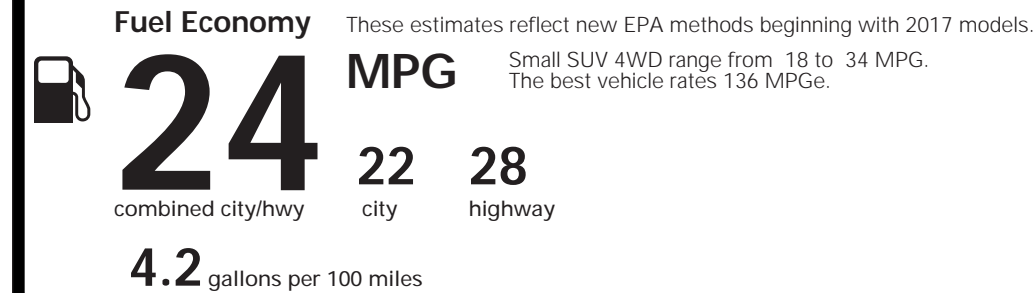

For more information visit: www.AlfaRomeoUSA.com

or call 1-844-ALFA-USA (1-844-253-2872)

FCA US LLC

EPA DOT Fuel Economy and Environment

Gasoline Vehicle

You spend \$2,000 more in fuel costs over 5 years compared to the average new vehicle.