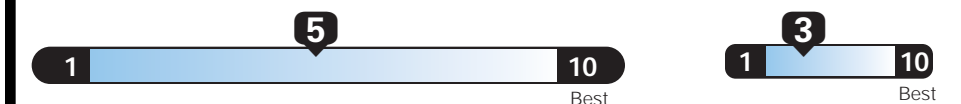

For more information visit: www.AlfaRomeoUSA.com

or call 1-844-ALFA-USA (1-844-253-2872)

FCA US LLC

EPA DOT Fuel Economy and Environment

Gasoline Vehicle

Fuel Economy These estimates reflect new EPA methods beginning with 2017 models. Small SUV 4WD range from 18 to 34 MPG. The best vehicle rates 136 MPGe.

24 MPG combined city/hwy

22 city 28 highway

4.2 gallons per 100 miles

You spend **\$2,000** more in fuel costs over 5 years compared to the average new vehicle.

Annual fuel cost **\$1,750**

Fuel Economy & Greenhouse Gas Rating (tailpipe only) Smog Rating (tailpipe only)