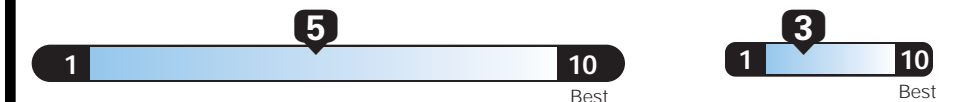

This vehicle emits 364 grams CO2 per mile. The best emits 0 grams per mile (tailpipe only). Producing and distributing fuel also creates emissions; learn more at fuel economy.gov

Actual results will vary for many reasons, including driving conditions and how you drive and maintain your vehicle. The average new vehicle gets 27 MPG and cost $6,750 to fuel over 5 years. Cost estimates are based on 15,000 miles per year at $2.80 per gallon. MPGe is miles per gasoline gallon equivalent. Vehicle emissions are a significant cause of climate change and smog.

fuel economy.gov

Calculate personalized estimates and compare vehicles

Smartphone QR Code™

GOVERNMENT 5-STAR SAFETY RATINGS

This vehicle has not been rated by the government for frontal crash, side crash or rollover risk.

Source: National Highway Traffic Safety Administration (NHTSA) www.safercar.gov or 1-888-327-4236

Bumper Performance

This vehicle is equipped with bumper systems that can withstand a frontal barrier impact speed of 2.5 miles per hour and a rear barrier impact speed of 2.5 miles per hour with no more damage than allowed by the Federal bumper standard. The Federal bumper standard allows damage to the bumpers and attaching hardware and specifies barrier tests to be conducted at 2.5 miles per hour.

PARTS CONTENT INFORMATION

FOR VEHICLES IN THIS CARLINE:
U.S./CANADIAN PARTS CONTENT: 0%

MAJOR SOURCES OF FOREIGN PARTS CONTENT:

ITALY: 55% FRANCE: 13%
NOTE: PARTS CONTENT DOES NOT INCLUDE FINAL ASSEMBLY, DISTRIBUTION, OR OTHER NON-PARTS COSTS.

FOR THIS VEHICLE:
FINAL ASSEMBLY POINT:
CASSINO, ITALY

COUNTRY OF ORIGIN:
ENGINE: ITALY
TRANSMISSION: GERMANY

Assembly Point/Port of Entry: BALTIMORE, MARYLAND, U.S.A.

VIN: ZAS-FAKBN4J7-B65867

L4-VON: 8370

S.L. 0629