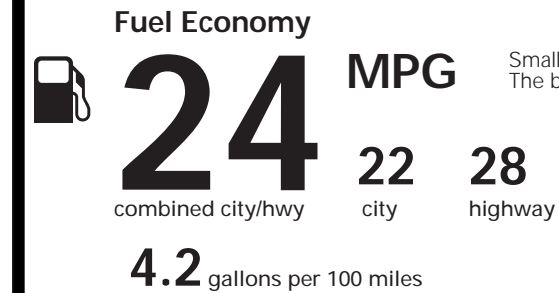

Roadside assistance; certain restrictions apply.

For more information visit: www.AlfaRomeoUSA.com

or call 1-844-ALFA-USA (1-844-253-2872)

FCA US LLC

EPA DOT Fuel Economy and Environment

Gasoline Vehicle

Small SUV 4WD range from 18 to 34 MPG. The best vehicle rates 136 MPGe.

You spend **\$2,000** more in fuel costs over 5 years compared to the average new vehicle.

Annual fuel COST **\$1,750**

Fuel Economy & Greenhouse Gas Rating (tailpipe only) Smog Rating (tailpipe only)

This vehicle emits 364 grams CO2 per mile. The best emits 0 grams per mile (tailpipe only). Producing and distributing fuel also creates emissions; learn more at fuel economy.gov