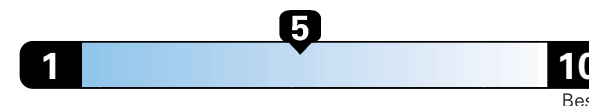

ALFA ROMEO STELVIO TI AWD

2018 MODEL YEAR

THIS VEHICLE IS MANUFACTURED TO MEET SPECIFIC UNITED STATES REQUIREMENTS. THIS VEHICLE IS NOT MANUFACTURED FOR SALE OR REGISTRATION OUTSIDE OF THE UNITED STATES.

MANUFACTURER'S SUGGESTED RETAIL PRICE OF THIS MODEL INCLUDING DEALER PREPARATION

Base Price: $43,995

ALFA STELVIO TI AWD

Exterior Color: Alfa White Exterior Paint

Interior Color: Black/Black Interior Colors

Interior: Leather Seats

Engine: 2.0L I4 Direct Injection Turbo Engine

Transmission: 8-Speed Automatic Transmission

STANDARD EQUIPMENT (UNLESS REPLACED BY OPTIONAL EQUIPMENT)

FUNCTIONAL/SAFETY FEATURES

Supplemental Front Seat-Mounted Side Airbags

LATCH Ready Child Seat Anchor System

Rear Back-Up Camera

Front / Rear Park Assist System

Remote Keyless Entry

Pushbutton Start

Remote Start System

Stop-Start Systems

Alfa DNA Drive Mode System

Carbon Fiber Drive Shaft

Cruise Control

Power Folding Heated Mirrors

Rain Sensitive Windshield Wipers

Heated Washer Nozzles

Power Liftgate with Remote Liftgate Release

Hill Descent Control

Engine Cover with Alfa Romeo Script

Tire Service Kit

INTERIOR FEATURES

Heated Front Seats

Heated Steering Wheel

8.8-Inch AM / FM Bluetooth® Radio

SiriusXM® Sat Radio w/ 1-Yr Radio Subscription

For More Info, Call 800-643-2112

Cluster 7.0-Inch TFT Color Display

8 Speaker Audio System

12V Center Console Power Outlet

Media Input Hub with Aux

Dual Rear Charge USB Ports

Leather-Wrapped Flat Bottom Steering Wheel

Steering Wheel Mounted Audio Controls

Ambient Lighting Package

Auto-Dimming Rear View Mirror with Microphone

A/C Auto Temperature Control w/Dual Zone Control

Driver Side Instrument Panel Storage Bin

Power 6-Way Driver Seat

Power 6-Way Front Passenger Seat

EXTERIOR FEATURES