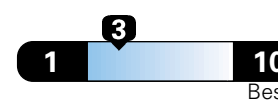

Smog Rating (tailpipe only)

This vehicle emits 364 grams CO2 per mile. The best emits 0 grams per mile (tailpipe only). Producing and distributing fuel also creates emissions; learn more at fuelconomy.gov.

Actual results will vary for many reasons, including driving conditions and how you drive and maintain your vehicle. The average new vehicle gets 27 MPG and cost $6,750 to fuel over 5 years. Cost estimates are based on 15,000 miles per year at $2.80 per gallon. MPGe is miles per gasoline gallon equivalent. Vehicle emissions are a significant cause of climate change and smog.

fuelconomy.gov

Calculate personalized estimates and compare vehicles