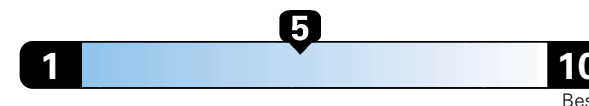

ALFA ROMEO STELVIO TI AWD

2018 MODEL YEAR

THIS VEHICLE IS MANUFACTURED TO MEET SPECIFIC UNITED STATES REQUIREMENTS. THIS VEHICLE IS NOT MANUFACTURED FOR SALE OR REGISTRATION OUTSIDE OF THE UNITED STATES.

MANUFACTURER'S SUGGESTED RETAIL PRICE OF THIS MODEL INCLUDING DEALER PREPARATION

Base Price: **$43,995**

ALFA STELVIO TI AWD
Exterior Color: Trofeo White Tri-Coat Exterior Paint
Interior Color: Black/Black Interior Colors
Interior: Leather Seats
Engine: 2.0L I4 Direct Injection Turbo Engine
Transmission: 8-Speed Automatic Transmission

STANDARD EQUIPMENT (UNLESS REPLACED BY OPTIONAL EQUIPMENT)

1. **FUNCTIONAL/SAFETY FEATURES**
2. Supplemental Front Seat-Mounted Side Airbags
   - LATCH Ready Child Seat Anchor System
   - Rear Back-Up Camera
   - Front / Rear Park Assist System
   - Remote Keyless Entry
   - Pushbutton Start
   - Remote Start System
   - Stop-Start Systems
   - Alfa DNA Drive Mode System
   - Carbon Fiber Drive Shaft
   - Cruise Control
   - Power Folding Heated Mirrors
   - Rain Sensitive Windshield Wipers
   - Heated Washer Nozzles
   - Power Liftgate with Remote Liftgate Release
   - Hill Descent Control
   - Engine Cover with Alfa Romeo Script
   - Tire Service Kit