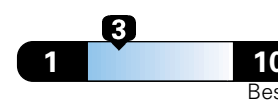

Smog Rating (tailpipe only)

This vehicle emits 364 grams CO2 per mile. The best emits 0 grams per mile (tailpipe only). Producing and distributing fuel also creates emissions; learn more at fuel economy.gov.

Actual results will vary for many reasons, including driving conditions and how you drive and maintain your vehicle. The average new vehicle gets 27 MPG and cost $6,750 to fuel over 5 years. Cost estimates are based on 15,000 miles per year at $2.80 per gallon. MPGe is miles per gasoline gallon equivalent. Vehicle emissions are a significant cause of climate change and smog.

fuel economy.gov

Calculate personalized estimates and compare vehicles