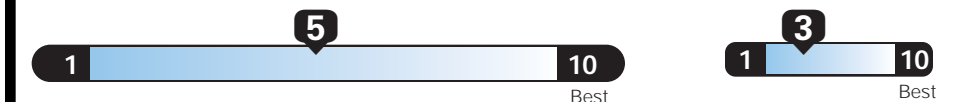

For more information visit: www.AlfaRomeoUSA.com

or call 1-844-ALFA-USA (1-844-253-2872)

FCA US LLC

EPA DOT Fuel Economy and Environment

Gasoline Vehicle

Fuel Economy
24 MPG combined city/hwy
22 MPG city
28 MPG highway
4.2 gallons per 100 miles

Small SUV 4WD range from 18 to 34 MPG. The best vehicle rates 136 MPGe.

You spend **\$2,000** more in fuel costs over 5 years compared to the average new vehicle.

Annual fuel cost **\$1,750**

Fuel Economy & Greenhouse Gas Rating (tailpipe only) Smog Rating (tailpipe only)