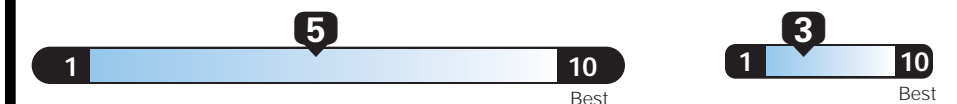

Fuel Economy & Greenhouse Gas Rating (tailpipe only) Smog Rating (tailpipe only)

This vehicle emits 364 grams CO2 per mile. The best emits 0 grams per mile (tailpipe only). Producing and distributing fuel also creates emissions; learn more at fuel economy.gov

Actual results will vary for many reasons, including driving conditions and how you drive and maintain your vehicle. The average new vehicle gets 27 MPG and cost $6,750 to fuel over 5 years. Cost estimates are based on 15,000 miles per year at $2.80 per gallon. MPGe is miles per gasoline gallon equivalent. Vehicle emissions are a significant cause of climate change and smog.

fuel economy.gov

Calculate personalized estimates and compare vehicles