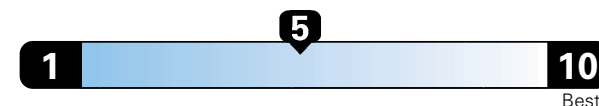

4.2 gallons per 100 miles

You spend

**\$2,000**

in fuel costs  
over 5 years  
compared to the  
average new vehicle.

Annual fuel cost

**\$1,750**

Fuel Economy & Greenhouse Gas Rating (tailpipe only)

Smog Rating (tailpipe only)