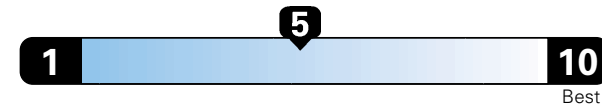

ALFA ROMEO STELVIO TI SPORT AWD

2018 MODEL YEAR

THIS VEHICLE IS MANUFACTURED TO MEET SPECIFIC UNITED STATES REQUIREMENTS. THIS VEHICLE IS NOT MANUFACTURED FOR SALE OR REGISTRATION OUTSIDE OF THE UNITED STATES.

MANUFACTURER'S SUGGESTED RETAIL PRICE OF THIS MODEL INCLUDING DEALER PREPARATION

Base Price: **$43,995**

ALFA STELVIO TI AWD

Exterior Color: Misano Blue Metallic Exterior Paint

Interior Color: Black/Black Interior Colors

Interior: Sport Leather Seats

Engine: 2.0L I4 Direct Injection Turbo Engine

Transmission: 8-Speed Automatic Transmission

STANDARD EQUIPMENT (UNLESS REPLACED BY OPTIONAL EQUIPMENT)

FUNCTIONAL/SAFETY FEATURES

- Supplemental Front Seat-Mounted Side Airbags
- LATCH Ready Child Seat Anchor System
- Rear Back-Up Camera
- Front / Rear Park Assist System
- Remote Keyless Entry
- Pushbutton Start
- Remote Start System
- Stop-Start Systems
- Alfa DNA Drive Mode System
- Carbon Fiber Drive Shaft
- Cruise Control
- Power Folding Heated Mirrors
- Rain Sensitive Windshield Wipers
- Heated Washer Nozzles
- Power Liftgate with Remote Liftgate Release
- Hill Descent Control
- Engine Cover with Alfa Romeo Script
- Tire Service Kit

INTERIOR FEATURES

- Heated Front Seats
- Heated Steering Wheel
- 8.8-Inch AM / FM Bluetooth® Radio
- SiriusXM® Sat Radio w/ 1-Yr Radio Subscription
- For More Info, Call 800-643-2112
- Cluster 7.0-Inch TFT Color Display
- 8 Speaker Audio System
- 12V Center Console Power Outlet
- Media Input Hub with Aux
- Dual Rear Charge USB Ports
- Leather-Wrapped Flat Bottom Steering Wheel
- Steering Wheel Mounted Audio Controls
- Ambient Lighting Package
- Auto-Dimming Rear View Mirror with Microphone
- A/C Auto Temperature Control w/Dual Zone Control
- Driver Side Instrument Panel Storage Bin
- Power 6-Way Driver Seat
- Power 6-Way Front Passenger Seat

EXTERIOR FEATURES