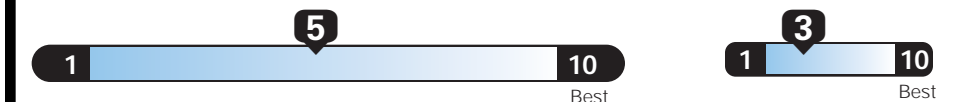

This vehicle emits 364 grams CO2 per mile. The best emits 0 grams per mile (tailpipe only). Producing and distributing fuel also creates emissions; learn more at fuel economy.gov

Actual results will vary for many reasons, including driving conditions and how you drive and maintain your vehicle. The average new vehicle gets 27 MPG and cost $6,750 to fuel over 5 years. Cost estimates are based on 15,000 miles per year at $2.80 per gallon. MPGe is miles per gasoline gallon equivalent. Vehicle emissions are a significant cause of climate change and smog.

fuel economy.gov

Calculate personalized estimates and compare vehicles