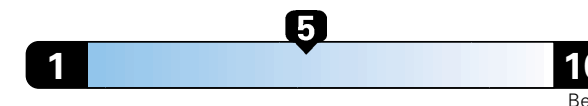

ALFA ROMEO STELVIO SPORT AWD

2018 MODEL YEAR

THIS VEHICLE IS MANUFACTURED TO MEET SPECIFIC UNITED STATES REQUIREMENTS. THIS VEHICLE IS NOT MANUFACTURED FOR SALE OR REGISTRATION OUTSIDE OF THE UNITED STATES.

MANUFACTURER'S SUGGESTED RETAIL PRICE OF THIS MODEL INCLUDING DEALER PREPARATION

Base Price: $41,995

ALFA STELVIO AWD

Exterior Color: Alfa White Exterior Paint

Interior Color: Black/Black Interior Colors

Interior: Leather Seats

Engine: 2.0L I4 Direct Injection Turbo Engine

Transmission: 8-Speed Automatic Transmission

STANDARD EQUIPMENT (UNLESS REPLACED BY OPTIONAL EQUIPMENT)

FUNCTIONAL/SAFETY FEATURES

Supplemental Front Seat-Mounted Side Airbags

LATCH Ready Child Seat Anchor System

Rear Parking Assist Sensors

Rear Back-Up Camera

Remote Keyless Entry

Pushbutton Start

Remote Start System

Stop-Start Systems

Alfa DNA Drive Mode System

Carbon Fiber Drive Shaft

Cruise Control

Power Folding Heated Mirrors

Rain Sensitive Windshield Wipers

Power Liftgate with Remote Liftgate Release

Hill Descent Control

Engine Cover with Alfa Romeo Script

INTERIOR FEATURES

6.5-Inch AM / FM Radio with Bluetooth®

Cluster 7.0-Inch TFT Color Display

8 Speaker Audio System

12V Center Console Power Outlet

Media Input Hub with Aux

Dual Rear Charge USB Ports

Leather-Wrapped Flat Bottom Steering Wheel

Steering Wheel Mounted Audio Controls

Ambient Lighting Package

Auto-Dimming Rear View Mirror with Microphone

A/C Auto Temperature Control w/Dual Zone Control

Driver Side Instrument Panel Storage Bin

Power 6-Way Driver Seat

Power 6-Way Front Passenger Seat

Power 4-Way Driver Lumbar Adjust

Power 4-Way Passenger Lumbar Adjust

Cargo Compartment Cover

EXTERIOR FEATURES

18-Inch x 8.0-Inch 5-Spoke Aluminum Wheels

235/60R18 All Season Tires