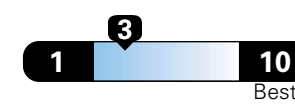

Smog Rating (tailpipe only)

This vehicle emits 364 grams CO2 per mile. The best emits 0 grams per mile (tailpipe only). Producing and distributing fuel also creates emissions; learn more at fuel economy.gov.

Actual results will vary for many reasons, including driving conditions and how you drive and maintain your vehicle. The average new vehicle gets 27 MPG and cost $6,750 to fuel over 5 years. Cost estimates are based on 15,000 miles per year at $2.80 per gallon. MPGe is miles per gasoline gallon equivalent. Vehicle emissions are a significant cause of climate change and smog.

fuel economy.gov

Calculate personalized estimates and compare vehicles

Smartphone
QR Code™