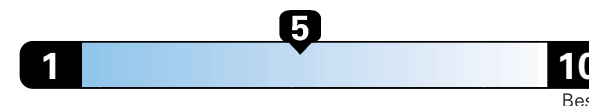

ALFA ROMEO STELVIO SPORT AWD

2018 MODEL YEAR

THIS VEHICLE IS MANUFACTURED TO MEET SPECIFIC UNITED STATES REQUIREMENTS. THIS VEHICLE IS NOT MANUFACTURED FOR SALE OR REGISTRATION OUTSIDE OF THE UNITED STATES.

MANUFACTURER'S SUGGESTED RETAIL PRICE OF THIS MODEL INCLUDING DEALER PREPARATION

Base Price: **$41,995**

ALFA STELVIO AWD

Exterior Color: Vesuvio Gray Metallic Exterior Paint

Interior Color: Black/Black Interior Colors

Interior: Leather Seats

Engine: 2.0L I4 Direct Injection Turbo Engine

Transmission: 8-Speed Automatic Transmission

STANDARD EQUIPMENT (UNLESS REPLACED BY OPTIONAL EQUIPMENT)

FUNCTIONAL/SAFETY FEATURES

Supplemental Front Seat-Mounted Side Airbags

LATCH Ready Child Seat Anchor System

Rear Parking Assist Sensors

Rear Back-Up Camera

Remote Keyless Entry

Pushbutton Start

Remote Start System

Stop-Start Systems

Alfa DNA Drive Mode System

Carbon Fiber Drive Shaft

Cruise Control

Power Folding Heated Mirrors

Rain Sensitive Windshield Wipers

Power Liftgate with Remote Liftgate Release

Hill Descent Control

Engine Cover with Alfa Romeo Script

INTERIOR FEATURES

6.5-Inch AM / FM Radio with Bluetooth®

Cluster 7.0-Inch TFT Color Display

8 Speaker Audio System

12V Center Console Power Outlet

Media Input Hub with Aux

Dual Rear Charge USB Ports

Leather-Wrapped Flat Bottom Steering Wheel

Steering Wheel Mounted Audio Controls

Ambient Lighting Package

Auto-Dimming Rear View Mirror with Microphone

A/C Auto Temperature Control w/Dual Zone Control

Driver Side Instrument Panel Storage Bin

Power 6-Way Driver Seat

Power 6-Way Front Passenger Seat

Power 4-Way Driver Lumbar Adjust

Power 4-Way Passenger Lumbar Adjust

Cargo Compartment Cover

EXTERIOR FEATURES

18-Inch x 8.0-Inch 5-Spoke Aluminum Wheels

235/60R18 All Season Tires