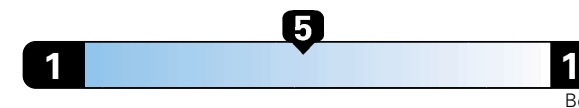

ALFA ROMEO STELVIO SPORT AWD

2018 MODEL YEAR

THIS VEHICLE IS MANUFACTURED TO MEET SPECIFIC UNITED STATES REQUIREMENTS. THIS VEHICLE IS NOT MANUFACTURED FOR SALE OR REGISTRATION OUTSIDE OF THE UNITED STATES.

MANUFACTURER'S SUGGESTED RETAIL PRICE OF THIS MODEL INCLUDING DEALER PREPARATION

Base Price: **$41,995**

ALFA STELVIO AWD

Exterior Color: Vulcano Black Metallic Exterior Paint

Interior Color: Black/Black Interior Colors

Interior: Leather Seats

Engine: 2.0L I4 Direct Injection Turbo Engine

Transmission: 8-Speed Automatic Transmission

STANDARD EQUIPMENT (UNLESS REPLACED BY OPTIONAL EQUIPMENT)

FUNCTIONAL/SAFETY FEATURES

Supplemental Front Seat-Mounted Side Airbags

LATCH Ready Child Seat Anchor System

Rear Parking Assist Sensors

Rear Back-Up Camera

Remote Keyless Entry

Pushbutton Start

Remote Start System

Stop-Start Systems

Alfa DNA Drive Mode System

Carbon Fiber Drive Shaft

Cruise Control

Power Folding Heated Mirrors

Rain Sensitive Windshield Wipers

Power Liftgate with Remote Liftgate Release

Hill Descent Control

Engine Cover with Alfa Romeo Script

INTERIOR FEATURES

6.5-Inch AM / FM Radio with Bluetooth®

Cluster 7.0-Inch TFT Color Display

8 Speaker Audio System

12V Center Console Power Outlet

Media Input Hub with Aux

Dual Rear Charge USB Ports

Leather-Wrapped Flat Bottom Steering Wheel

Steering Wheel Mounted Audio Controls

Ambient Lighting Package

Auto-Dimming Rear View Mirror with Microphone

A/C Auto Temperature Control w/Dual Zone Control

Driver Side Instrument Panel Storage Bin

Power 6-Way Driver Seat

Power 6-Way Front Passenger Seat

Power 4-Way Driver Lumbar Adjust

Power 4-Way Passenger Lumbar Adjust

Cargo Compartment Cover

EXTERIOR FEATURES

18-Inch x 8.0-Inch 5-Spoke Aluminum Wheels

235/60R18 All Season Tires