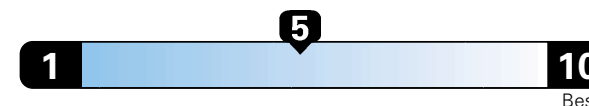

ALFA ROMEO STELVIO SPORT AWD

2018 MODEL YEAR

THIS VEHICLE IS MANUFACTURED TO MEET SPECIFIC UNITED STATES REQUIREMENTS. THIS VEHICLE IS NOT MANUFACTURED FOR SALE OR REGISTRATION OUTSIDE OF THE UNITED STATES.

MANUFACTURER'S SUGGESTED RETAIL PRICE OF THIS MODEL INCLUDING DEALER PREPARATION

Base Price: $41,995

ALFA STELVIO AWD

Exterior Color: Montecarlo Blue Metallic Exterior Paint

Interior Color: Black Interior Color

Interior: Leather Seats

Engine: 2.0L I4 Direct Injection Turbo Engine

Transmission: 8-Speed Automatic Transmission

STANDARD EQUIPMENT (UNLESS REPLACED BY OPTIONAL EQUIPMENT)

FUNCTIONAL/SAFETY FEATURES

Supplemental Front Seat-Mounted Side Airbags

LATCH Ready Child Seat Anchor System

Rear Parking Assist Sensors

Rear Back-Up Camera

Remote Keyless Entry

Pushbutton Start

Remote-Start System

Stop-Start Systems

Alfa DNA Drive Mode System

Carbon Fiber Drive Shaft

Cruise Control

Power Folding Heated Mirrors

Rain-Sensitive Windshield Wipers

Power Liftgate with Remote Liftgate Release

Hill Descent Control

Engine Cover with Alfa Romeo Script

INTERIOR FEATURES

6.5-Inch AM / FM Radio with Bluetooth®

Cluster 7.0-Inch TFT Color Display

8-Speaker Audio System

12V Center Console Power Outlet

Media Input Hub with Aux

Dual Rear Charge USB Ports

Leather-Wrapped Flat Bottom Steering Wheel

Steering Wheel Mounted Audio Controls

Ambient Lighting Package

Auto-Dimming Rear View Mirror with Microphone

A/C Auto Temperature Control w/Dual Zone Control

Driver Side Instrument Panel Storage Bin

Power 6-Way Driver Seat

Power 6-Way Front Passenger Seat

Power 4-Way Driver Lumbar Adjust

Power 4-Way Passenger Lumbar Adjust

Cargo Compartment Cover

EXTERIOR FEATURES

18-Inch x 8.0-Inch 5-Spoke Aluminum Wheels

235/60R18 All Season Tires