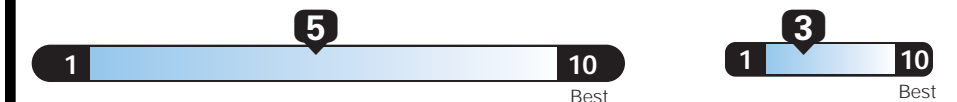

For more information visit: www.AlfaRomeoUSA.com
or call 1-844-ALFA-USA (1-844-253-2872)

FCA US LLC

EPA DOT Fuel Economy and Environment

Gasoline Vehicle

Fuel Economy These estimates reflect new EPA methods beginning with 2017 models.
Small SUV 4WD range from 18 to 34 MPG. The best vehicle rates 136 MPGe.
24 MPG combined city/hwy
22 MPG city
28 MPG highway
4.2 gallons per 100 miles

You spend **\$2,000** more in fuel costs over 5 years compared to the average new vehicle.

Annual fuel cost **\$1,750**

Fuel Economy & Greenhouse Gas Rating (tailpipe only) **Smog Rating** (tailpipe only)