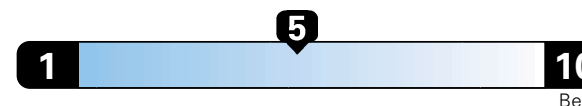

Fuel Economy & Greenhouse Gas Rating (tailpipe only)

Smog Rating (tailpipe only)

This vehicle emits 364 grams CO2 per mile. The best emits 0 grams per mile (tailpipe only). Producing and distributing fuel also creates emissions; learn more at fuelconomy.gov.

Actual results will vary for many reasons, including driving conditions and how you drive and maintain your vehicle. The average new vehicle gets 27 MPG and cost $6,750 to fuel over 5 years. Cost estimates are based on 15,000 miles per year at $2.80 per gallon. MPGe is miles per gasoline gallon equivalent. Vehicle emissions are a significant cause of climate change and smog.

fuelconomy.gov

Calculate personalized estimates and compare vehicles

Smartphone
QR Code™