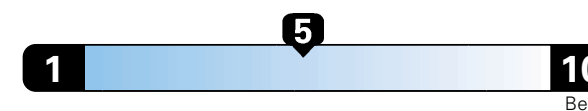

ALFA ROMEO STELVIO SPORT AWD

2018 MODEL YEAR

THIS VEHICLE IS MANUFACTURED TO MEET SPECIFIC UNITED STATES REQUIREMENTS. THIS VEHICLE IS NOT MANUFACTURED FOR SALE OR REGISTRATION OUTSIDE OF THE UNITED STATES.

MANUFACTURER'S SUGGESTED RETAIL PRICE OF THIS MODEL INCLUDING DEALER PREPARATION

Base Price: **$41,995**

ALFA STELVIO AWD

Exterior Color: Stromboli Gray Metallic Exterior Paint

Interior Color: Black/Black Interior Colors

Interior: Leather Seats

Engine: 2.0L I4 Direct Injection Turbo Engine

Transmission: 8-Speed Automatic Transmission

STANDARD EQUIPMENT (UNLESS REPLACED BY OPTIONAL EQUIPMENT)

FUNCTIONAL/SAFETY FEATURES

Supplemental Front Seat-Mounted Side Airbags

LATCH Ready Child Seat Anchor System

Rear Parking Assist Sensors

Rear Back-Up Camera

Remote Keyless Entry

Pushbutton Start

Remote Start System

Stop-Start Systems

Alfa DNA Drive Mode System

Carbon Fiber Drive Shaft

Cruise Control

Power Folding Heated Mirrors

Rain Sensitive Windshield Wipers

Power Liftgate with Remote Liftgate Release

Hill Descent Control

Engine Cover with Alfa Romeo Script

INTERIOR FEATURES

6.5-Inch AM / FM Radio with Bluetooth®

Cluster 7.0-Inch TFT Color Display

8 Speaker Audio System

12V Center Console Power Outlet

Media Input Hub with Aux

Dual Rear Charge USB Ports

Leather-Wrapped Flat Bottom Steering Wheel

Steering Wheel Mounted Audio Controls

Ambient Lighting Package

Auto-Dimming Rear View Mirror with Microphone

A/C Auto Temperature Control w/Dual Zone Control

Driver Side Instrument Panel Storage Bin

Power 6-Way Driver Seat

Power 6-Way Front Passenger Seat

Power 4-Way Driver Lumbar Adjust

Power 4-Way Passenger Lumbar Adjust

Cargo Compartment Cover

EXTERIOR FEATURES

18-Inch x 8.0-Inch 5-Spoke Aluminum Wheels

235/60R18 All Season Tires