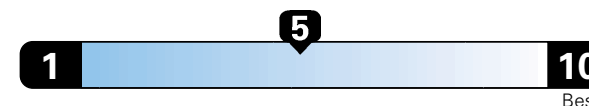

ALFA ROMEO STELVIO SPORT AWD

2018 MODEL YEAR

THIS VEHICLE IS MANUFACTURED TO MEET SPECIFIC UNITED STATES REQUIREMENTS. THIS VEHICLE IS NOT MANUFACTURED FOR SALE OR REGISTRATION OUTSIDE OF THE UNITED STATES.

MANUFACTURER'S SUGGESTED RETAIL PRICE OF THIS MODEL INCLUDING DEALER PREPARATION

Base Price: **$41,995**

ALFA STELVIO AWD

Exterior Color: Vulcano Black Metallic Exterior Paint

Interior Color: Black/Black Interior Colors

Interior: Leather Seats

Engine: 2.0L I4 Direct Injection Turbo Engine

Transmission: 8-Speed Automatic Transmission

STANDARD EQUIPMENT (UNLESS REPLACED BY OPTIONAL EQUIPMENT)

FUNCTIONAL/SAFETY FEATURES

Supplemental Front Seat-Mounted Side Airbags

LATCH Ready Child Seat Anchor System

Rear Parking Assist Sensors

Rear Back-Up Camera

Remote Keyless Entry

Pushbutton Start

Remote Start System

Stop-Start Systems

Alfa DNA Drive Mode System

Carbon Fiber Drive Shaft

Cruise Control

Power Folding Heated Mirrors

Rain Sensitive Windshield Wipers

Power Liftgate with Remote Liftgate Release

Hill Descent Control

Engine Cover with Alfa Romeo Script

INTERIOR FEATURES

6.5-Inch AM / FM Radio with Bluetooth®

Cluster 7.0-Inch TFT Color Display

8 Speaker Audio System

12V Center Console Power Outlet

Media Input Hub with Aux

Dual Rear Charge USB Ports

Leather-Wrapped Flat Bottom Steering Wheel

Steering Wheel Mounted Audio Controls

Ambient Lighting Package

Auto-Dimming Rear View Mirror with Microphone

A/C Auto Temperature Control w/Dual Zone Control

Driver Side Instrument Panel Storage Bin

Power 6-Way Driver Seat

Power 6-Way Front Passenger Seat

Power 4-Way Driver Lumbar Adjust

Power 4-Way Passenger Lumbar Adjust

Cargo Compartment Cover

EXTERIOR FEATURES

18-Inch x 8.0-Inch 5-Spoke Aluminum Wheels

235/60R18 All Season Tires