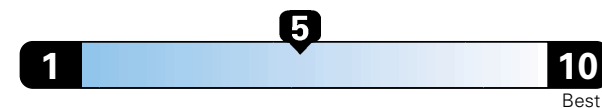

ALFA ROMEO STELVIO SPORT AWD

2018 MODEL YEAR

THIS VEHICLE IS MANUFACTURED TO MEET SPECIFIC UNITED STATES REQUIREMENTS. THIS VEHICLE IS NOT MANUFACTURED FOR SALE OR REGISTRATION OUTSIDE OF THE UNITED STATES.

MANUFACTURER'S SUGGESTED RETAIL PRICE OF THIS MODEL INCLUDING DEALER PREPARATION

Base Price: $41,995

ALFA STELVIO AWD
Exterior Color: Silverstone Gray Metallic Exterior Paint
Interior Color: Black/Black Interior Colors
Interior: Leather Seats
Engine: 2.0L I4 Direct Injection Turbo Engine
Transmission: 8-Speed Automatic Transmission

STANDARD EQUIPMENT (UNLESS REPLACED BY OPTIONAL EQUIPMENT)

FUNCTIONAL/SAFETY FEATURES
Supplemental Front Seat-Mounted Side Airbags
LATCH Ready Child Seat Anchor System
Rear Parking Assist Sensors
Rear Back-Up Camera
Remote Keyless Entry
Pushbutton Start
Remote Start System
Stop-Start Systems
Alfa DNA Drive Mode System
Carbon Fiber Drive Shaft
Cruise Control
Power Folding Heated Mirrors
Rain Sensitive Windshield Wipers
Power Liftgate with Remote Liftgate Release
Hill Descent Control
Engine Cover with Alfa Romeo Script

INTERIOR FEATURES
6.5-Inch AM / FM Radio with Bluetooth®
Cluster 7.0-Inch TFT Color Display
8 Speaker Audio System
12V Center Console Power Outlet
Media Input Hub with Aux
Dual Rear Charge USB Ports
Leather-Wrapped Flat Bottom Steering Wheel
Steering Wheel Mounted Audio Controls
Ambient Lighting Package
Auto-Dimming Rear View Mirror with Microphone
A/C Auto Temperature Control w/Dual Zone Control
Driver Side Instrument Panel Storage Bin
Power 6-Way Driver Seat
Power 6-Way Front Passenger Seat
Power 4-Way Driver Lumbar Adjust
Power 4-Way Passenger Lumbar Adjust
Cargo Compartment Cover

EXTERIOR FEATURES

OPTIONAL EQUIPMENT (May Replace Standard Equipment)