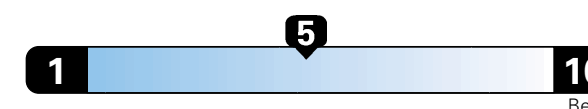

ALFA ROMEO STELVIO SPORT AWD

2018 MODEL YEAR

THIS VEHICLE IS MANUFACTURED TO MEET SPECIFIC UNITED STATES REQUIREMENTS. THIS VEHICLE IS NOT MANUFACTURED FOR SALE OR REGISTRATION OUTSIDE OF THE UNITED STATES.

MANUFACTURER'S SUGGESTED RETAIL PRICE OF THIS MODEL INCLUDING DEALER PREPARATION

Base Price: **$41,995**

ALFA STELVIO AWD

Exterior Color: Vulcano Black Metallic Exterior Paint

Interior Color: Black/Black Interior Colors

Interior: Leather Seats

Engine: 2.0L I4 Direct Injection Turbo Engine

Transmission: 8-Speed Automatic Transmission

STANDARD EQUIPMENT (UNLESS REPLACED BY OPTIONAL EQUIPMENT)

FUNCTIONAL/SAFETY FEATURES

Supplemental Front Seat-Mounted Side Airbags

LATCH Ready Child Seat Anchor System

Rear Parking Assist Sensors

Rear Back-Up Camera

Remote Keyless Entry

Pushbutton Start

Remote Start System

Stop-Start Systems

Alfa DNA Drive Mode System

Carbon Fiber Drive Shaft

Cruise Control

Power Folding Heated Mirrors

Rain Sensitive Windshield Wipers

Power Liftgate with Remote Liftgate Release

Hill Descent Control

Engine Cover with Alfa Romeo Script

INTERIOR FEATURES

6.5-Inch AM / FM Radio with Bluetooth®

Cluster 7.0-Inch TFT Color Display

8 Speaker Audio System

12V Center Console Power Outlet

Media Input Hub with Aux

Dual Rear Charge USB Ports

Leather-Wrapped Flat Bottom Steering Wheel

Steering Wheel Mounted Audio Controls

Ambient Lighting Package

Auto-Dimming Rear View Mirror with Microphone

A/C Auto Temperature Control w/Dual Zone Control

Driver Side Instrument Panel Storage Bin

Power 6-Way Driver Seat

Power 6-Way Front Passenger Seat

Power 4-Way Driver Lumbar Adjust

Power 4-Way Passenger Lumbar Adjust

Cargo Compartment Cover

EXTERIOR FEATURES

18-Inch x 8.0-Inch 5-Spoke Aluminum Wheels

235/60R18 All Season Tires