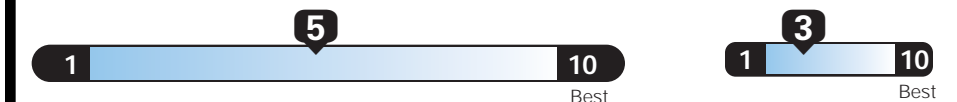

Fuel Economy & Greenhouse Gas Rating (tailpipe only) Smog Rating (tailpipe only)

This vehicle emits 364 grams CO2 per mile. The best emits 0 grams per mile (tailpipe only). Producing and distributing fuel also creates emissions; learn more at fuel economy.gov

Actual results will vary for many reasons, including driving conditions and how you drive and maintain your vehicle. The average new vehicle gets 27 MPG and cost $6,750 to fuel over 5 years. Cost estimates are based on 15,000 miles per year at $2.80 per gallon. MPGe is miles per gasoline gallon equivalent. Vehicle emissions are a significant cause of climate change and smog.

fuel economy.gov

Calculate personalized estimates and compare vehicles