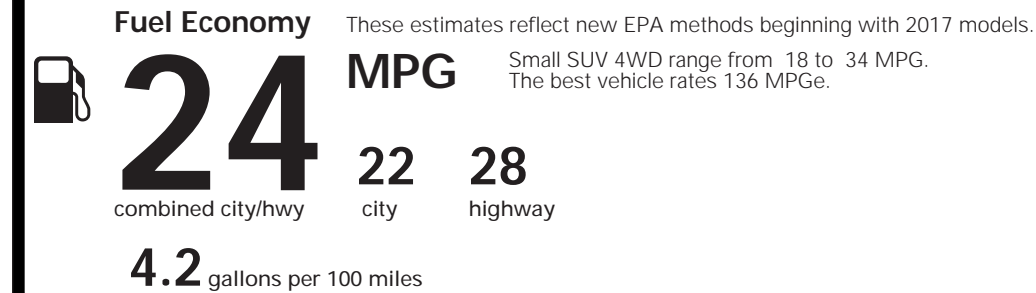

For more information visit: www.AlfaRomeoUSA.com

or call 1-844-ALFA-USA (1-844-253-2872)

FCA US LLC

EPA DOT Fuel Economy and Environment

Gasoline Vehicle

You spend **\$2,000** more in fuel costs over 5 years compared to the average new vehicle.