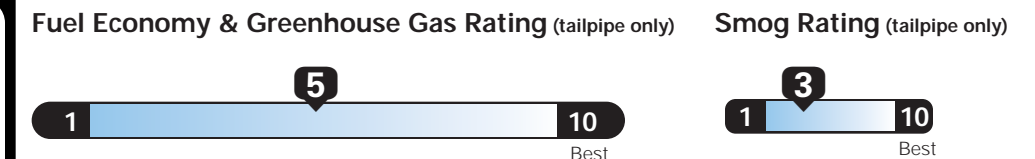

DESTINATION CHARGE $995

TOTAL PRICE: * $49,185

WARRANTY COVERAGE

Basic Warranty: 4 Year / 50,000 Miles.
Powertrain Warranty: 4 Year / 50,000 Miles.
Roadside assistance; certain restrictions apply.

For more information visit: www.AlfaRomeoUSA.com
or call 1-844-ALFA-USA (1-844-253-2872)

FCA US LLC

EPA DOT Fuel Economy and Environment

Gasoline Vehicle

Fuel Economy These estimates reflect new EPA methods beginning with 2017 models.
24 MPG combined city/hwy
22 city
28 highway
4.2 gallons per 100 miles
Small SUV 4WD range from 18 to 34 MPG.
The best vehicle rates 136 MPGe.

You spend $2,000 more in fuel costs over 5 years compared to the average new vehicle.

Annual fuel cost $1,750

This vehicle emits 364 grams CO2 per mile. The best emits 0 grams per mile (tailpipe only). Producing and distributing fuel also creates emissions; learn more at fuel economy.gov

Actual results will vary for many reasons, including driving conditions and how you drive and maintain your vehicle. The average new vehicle gets 27 MPG and cost $6,750 to fuel over 5 years. Cost estimates are based on 15,000 miles per year at $2.80 per gallon. MPGe is miles per gasoline gallon equivalent. Vehicle emissions are a significant cause of climate change and smog.

fuel economy.gov

Calculate personalized estimates and compare vehicles

GOVERNMENT 5-STAR SAFETY RATINGS

This vehicle has not been rated by the government for frontal crash, side crash or rollover risk.

Source: National Highway Traffic Safety Administration (NHTSA)
www.safercar.gov or 1-888-327-4236

Bumper Performance

This vehicle is equipped with bumper systems that can withstand a frontal barrier impact speed of 2.5 miles per hour and a rear barrier impact speed of 2.5 miles per hour with no more damage than allowed by the Federal bumper standard. The Federal bumper standard allows damage to the bumpers and attaching hardware and specifies barrier tests to be conducted at 2.5 miles per hour.

PARTS CONTENT INFORMATION

FOR VEHICLES IN THIS CARLINE:
U.S./CANADIAN PARTS CONTENT: 0%
MAJOR SOURCES OF FOREIGN PARTS CONTENT:
ITALY: 55% FRANCE: 13%
NOTE: PARTS CONTENT DOES NOT INCLUDE FINAL ASSEMBLY, DISTRIBUTION, OR OTHER NON-PARTS COSTS.

FOR THIS VEHICLE:
FINAL ASSEMBLY POINT:
CASSINO, ITALY
COUNTRY OF ORIGIN:
ENGINE: ITALY
TRANSMISSION: GERMANY

Assembly Point/Port of Entry: BALTIMORE, MARYLAND, U.S.A.

VIN: ZAS-FAKPN9J7-B69776 L4-VON: 1864 S.L. 0907

THIS LABEL IS ADDED TO THIS VEHICLE TO COMPLY WITH FEDERAL LAW. THE LABEL CANNOT BE REMOVED OR ALTERED PRIOR TO DELIVERY TO THE ULTIMATE PURCHASER.

* STATE AND/OR LOCAL TAXES IF ANY, LICENSE AND TITLE FEES AND DEALER SUPPLIED AND INSTALLED OPTIONS AND ACCESSORIES ARE NOT INCLUDED IN THIS PRICE. DISCOUNT, IF ANY, IS BASED ON PRICE OF OPTIONS IF PURCHASED SEPARATELY.