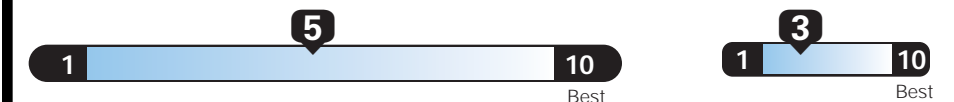

For more information visit: www.AlfaRomeoUSA.com

or call 1-844-ALFA-USA (1-844-253-2872)

FCA US LLC

EPA DOT Fuel Economy and Environment

Gasoline Vehicle

Fuel Economy These estimates reflect new EPA methods beginning with 2017 models.
Small SUV 4WD range from 18 to 34 MPG. The best vehicle rates 136 MPGe.
24 MPG combined city/hwy
22 MPG city
28 MPG highway
4.2 gallons per 100 miles

You spend **\$2,000** more in fuel costs over 5 years compared to the average new vehicle.

Annual fuel cost **\$1,750**

Fuel Economy & Greenhouse Gas Rating (tailpipe only) **Smog Rating** (tailpipe only)