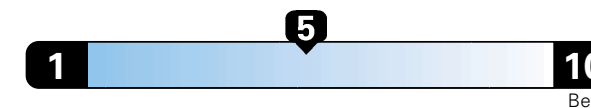

Small SUV 2WD range from 18 to 120 MPG .
The best vehicle rates 136 MPGe.

You spend **\$2,000** in fuel costs over 5 years compared to the average new vehicle.

Annual fuel cost **\$1,800**

Fuel Economy & Greenhouse Gas Rating (tailpipe only)