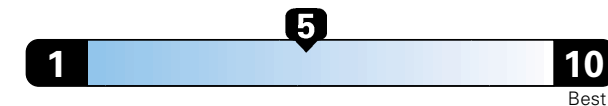

FCA US LLC

Fuel Economy and Environment

Gasoline Vehicle

Fuel Economy These estimates reflect new EPA methods beginning with 2017 models.

25 MPG
combined city/hwy
22 city 29 highway

Small SUV 2WD range from 18 to 120 MPG .
The best vehicle rates 136 MPGe.

4.0 gallons per 100 miles

You spend
\$2,000
in fuel costs
over 5 years
compared to the
average new vehicle.

Annual fuel cost
\$1,800

Fuel Economy & Greenhouse Gas Rating (tailpipe only)

Smog Rating (tailpipe only)