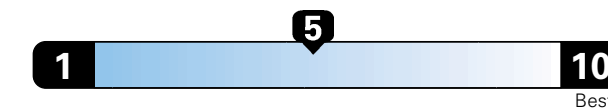

4.0 gallons per 100 miles

You spend

\$2,000

in fuel costs
over 5 years
compared to the
average new vehicle.

Annual fuel cost

\$1,800

Fuel Economy & Greenhouse Gas Rating (tailpipe only)

Smog Rating (tailpipe only)