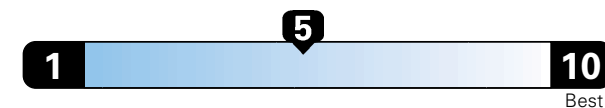

ALFA ROMEO STELVIO RWD

2019 MODEL YEAR

THIS VEHICLE IS MANUFACTURED TO MEET SPECIFIC UNITED STATES REQUIREMENTS. THIS VEHICLE IS NOT MANUFACTURED FOR SALE OR REGISTRATION OUTSIDE OF THE UNITED STATES.

MANUFACTURER'S SUGGESTED RETAIL PRICE OF THIS MODEL INCLUDING DEALER PREPARATION

Base Price: **$40,195**

ALFA STELVIO RWD

Exterior Color: Misano Blue Metallic Exterior Paint

Interior Color: Black Interior Color

Interior: Leather Seats

Engine: 2.0L 280HP Turbocharged I4 Engine

Transmission: 8-Speed Automatic Transmission

STANDARD EQUIPMENT (UNLESS REPLACED BY OPTIONAL EQUIPMENT)

FUNCTIONAL/SAFETY FEATURES

Supplemental Front Seat-Mounted Side Airbags

LATCH Ready Child Seat Anchor System

Rear Back-Up Camera

Rear Parking Assist Sensors

Remote Keyless Entry

Pushbutton Start

Remote-Start System

Stop / Start System

Alfa DNA Drive Mode System

Carbon Fiber Drive Shaft

Cruise Control

Power Folding Heated Mirrors

Rain-Sensitive Windshield Wipers

Power Liftgate with Remote Liftgate Release

Hill Descent Control

Engine Cover with Alfa Romeo Script

INTERIOR FEATURES

6.5-Inch AM / FM Radio with Bluetooth®

Apple CarPlay®

Google Android Auto™

Cluster 7.0-Inch TFT Color Display

8-Speaker Audio System

Media Input Hub with Aux

Dual Rear Charge USB Ports

12-Volt Center Console Power Outlet

Leather-Wrapped Steering Wheel

Steering Wheel Mounted Audio Controls

Ambient Lighting Package

Auto-Dimming Rear View Mirror with Microphone

A/C Auto Temperature Control w/Dual Zone Control

Power 6-Way Driver Seat

Power 6-Way Front Passenger Seat

Power 4-Way Driver Lumbar Adjust

Power 4-Way Passenger Lumbar Adjust

Driver Seat Memory

Cargo Compartment Cover

EXTERIOR FEATURES

18-Inch x 8.0-Inch 5-Spoke Aluminum Wheels

235/60R18 All Season Tires