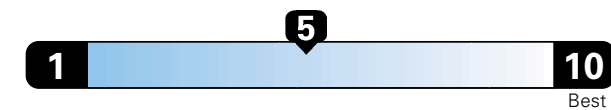

FCA US LLC

Fuel Economy and Environment

Gasoline Vehicle

Fuel Economy These estimates reflect new EPA methods beginning with 2017 models.

25 MPG
combined city/hwy
22 city
29 highway

Small SUV 2WD range from 18 to 37 MPG.
The best vehicle rates 136 MPGe.

4.0 gallons per 100 miles

You spend
\$2,000
in fuel costs
over 5 years
compared to the
average new vehicle.

Annual fuel cost
\$1,800

Fuel Economy & Greenhouse Gas Rating (tailpipe only)

Smog Rating (tailpipe only)