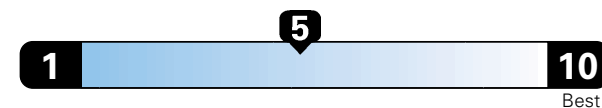

FCA US LLC

Fuel Economy and Environment

Gasoline Vehicle

Fuel Economy These estimates reflect new EPA methods beginning with 2017 models.

25 MPG
combined city/hwy
22 city 29 highway

Small SUV 2WD range from 18 to 120 MPG . The best vehicle rates 136 MPGe.

4.0 gallons per 100 miles

You spend **\$2,000** in fuel costs over 5 years compared to the average new vehicle.

Annual fuel cost

\$1,800

Fuel Economy & Greenhouse Gas Rating (tailpipe only)

Smog Rating (tailpipe only)