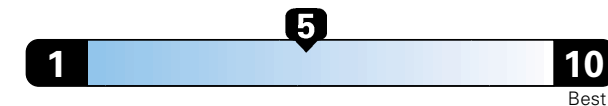

## Fuel Economy and Environment

Gasoline Vehicle

**Fuel Economy** These estimates reflect new EPA methods beginning with 2017 models.

**25** MPG  
combined city/hwy  
22 city 29 highway

Small SUV 2WD range from 18 to 120 MPG .  
The best vehicle rates 136 MPGe.

**4.0** gallons per 100 miles

You spend  
**\$2,000**  
in fuel costs  
over 5 years  
compared to the  
average new vehicle.

Annual fuel cost  
**\$1,800**

Fuel Economy & Greenhouse Gas Rating (tailpipe only)