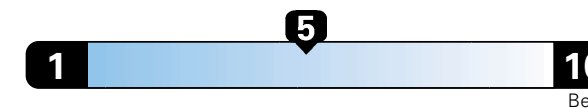

ALFA ROMEO STELVIO SPORT RWD

2019 MODEL YEAR

THIS VEHICLE IS MANUFACTURED TO MEET SPECIFIC UNITED STATES REQUIREMENTS. THIS VEHICLE IS NOT MANUFACTURED FOR SALE OR REGISTRATION OUTSIDE OF THE UNITED STATES.

MANUFACTURER'S SUGGESTED RETAIL PRICE OF THIS MODEL INCLUDING DEALER PREPARATION

Base Price: $40,195

ALFA STELVIO RWD

Exterior Color: Vulcano Black Metallic Exterior Paint

Interior Color: Black Interior Color

Interior: Leather Seats

Engine: 2.0L 280HP Turbocharged I4 Engine

Transmission: 8-Speed Automatic Transmission

STANDARD EQUIPMENT (UNLESS REPLACED BY OPTIONAL EQUIPMENT)

FUNCTIONAL/SAFETY FEATURES

- Supplemental Front Seat-Mounted Side Airbags
- LATCH Ready Child Seat Anchor System
- Rear Back-Up Camera
- Rear Parking Assist Sensors
- Remote Keyless Entry
- Pushbutton Start
- Remote-Start System
- Stop / Start System
- Alfa DNA Drive Mode System
- Carbon Fiber Drive Shaft
- Cruise Control
- Power Folding Heated Mirrors
- Rain-Sensitive Windshield Wipers
- Power Liftgate with Remote Liftgate Release
- Hill Descent Control
- Engine Cover with Alfa Romeo Script

INTERIOR FEATURES

- 6.5-Inch AM / FM Radio with Bluetooth®
- Apple CarPlay®
- Google Android Auto™
- Cluster 7.0-Inch TFT Color Display
- 8-Speaker Audio System
- Media Input Hub with Aux
- Dual Rear Charge USB Ports
- 12-Volt Center Console Power Outlet
- Leather-Wrapped Steering Wheel
- Steering Wheel Mounted Audio Controls
- Ambient Lighting Package
- Auto-Dimming Rear View Mirror with Microphone
- A/C Auto Temperature Control w/Dual Zone Control
- Power 6-Way Driver Seat
- Power 6-Way Front Passenger Seat
- Power 4-Way Driver Lumbar Adjust
- Power 4-Way Passenger Lumbar Adjust
- Driver Seat Memory
- Cargo Compartment Cover

EXTERIOR FEATURES

- 18-Inch x 8.0-Inch 5-Spoke Aluminum Wheels
- 235/60R18 All Season Tires