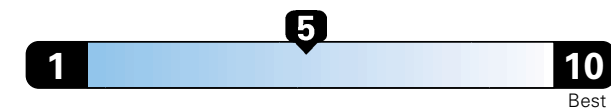

ALFA ROMEO STELVIO SPORT RWD

2019 MODEL YEAR

THIS VEHICLE IS MANUFACTURED TO MEET SPECIFIC UNITED STATES REQUIREMENTS. THIS VEHICLE IS NOT MANUFACTURED FOR SALE OR REGISTRATION OUTSIDE OF THE UNITED STATES.

MANUFACTURER'S SUGGESTED RETAIL PRICE OF THIS MODEL INCLUDING DEALER PREPARATION

Base Price: $40,295

ALFA STELVIO RWD

Exterior Color: Vulcano Black Metallic Exterior Paint

Interior Color: Black/Chocolate Interior Colors

Interior: Leather Seats

Engine: 2.0L 280HP Turbocharged I4 Engine

Transmission: 8-Speed Automatic Transmission

STANDARD EQUIPMENT (UNLESS REPLACED BY OPTIONAL EQUIPMENT)

FUNCTIONAL/SAFETY FEATURES

Supplemental Front Seat-Mounted Side Airbags

LATCH Ready Child Seat Anchor System

Rear Back-Up Camera

Rear Parking Assist Sensors

Remote Keyless Entry

Pushbutton Start

Remote-Start System

Stop / Start System

Alfa DNA Drive Mode System

Carbon Fiber Drive Shaft

Cruise Control

Power Folding Heated Mirrors

Rain-Sensitive Windshield Wipers

Power Liftgate with Remote Liftgate Release

Hill Descent Control

Engine Cover with Alfa Romeo Script

INTERIOR FEATURES

6.5-Inch AM / FM Radio with Bluetooth®

Apple CarPlay®

Google Android Auto™

Cluster 7.0-Inch TFT Color Display

8-Speaker Audio System

Media Input Hub with Aux

Dual Rear Charge USB Ports

12-Volt Center Console Power Outlet

Leather-Wrapped Steering Wheel

Steering Wheel Mounted Audio Controls

Ambient Lighting Package

Auto-Dimming Rear View Mirror with Microphone

A/C Auto Temperature Control w/Dual Zone Control

Power 6-Way Driver Seat

Power 6-Way Front Passenger Seat

Power 4-Way Driver Lumbar Adjust

Power 4-Way Passenger Lumbar Adjust

Driver Seat Memory

Cargo Compartment Cover

EXTERIOR FEATURES

18-Inch x 8.0-Inch 5-Spoke Aluminum Wheels