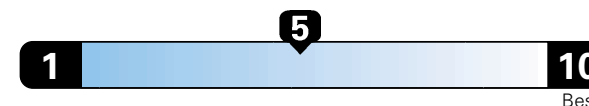

ALFA ROMEO STELVIO RWD

2019 MODEL YEAR

THIS VEHICLE IS MANUFACTURED TO MEET SPECIFIC UNITED STATES REQUIREMENTS. THIS VEHICLE IS NOT MANUFACTURED FOR SALE OR REGISTRATION OUTSIDE OF THE UNITED STATES.

MANUFACTURER'S SUGGESTED RETAIL PRICE OF THIS MODEL INCLUDING DEALER PREPARATION

Base Price: **$40,545**

ALFA STELVIO RWD

Exterior Color: Alfa White Exterior Paint

Interior Color: Black / Red Interior Colors

Interior: Leather Seats

Engine: 2.0L 280HP Turbocharged I4 Engine

Transmission: 8-Speed Automatic Transmission

STANDARD EQUIPMENT (UNLESS REPLACED BY OPTIONAL EQUIPMENT)

FUNCTIONAL/SAFETY FEATURES

Supplemental Front Seat-Mounted Side Airbags

LATCH Ready Child Seat Anchor System

Rear Back-Up Camera

Rear Parking Assist Sensors

Remote Keyless Entry

Push-Button Start

Remote-Start System

Stop / Start System

Alfa DNA Drive Mode System

Carbon Fiber Drive Shaft

Cruise Control

Power Folding Heated Mirrors

Rain-Sensitive Windshield Wipers

Power Liftgate with Remote Liftgate Release

Hill Descent Control

Engine Cover with Alfa Romeo Script

INTERIOR FEATURES

6.5-Inch AM / FM Radio with Bluetooth®

Apple CarPlay®

Google Android Auto™

Cluster 7.0-Inch TFT Color Display

8-Speaker Audio System

Media Input Hub with Aux

Dual Rear Charge USB Ports

12-Volt Center Console Power Outlet

Leather-Wrapped Steering Wheel

Steering Wheel Mounted Audio Controls

Ambient Lighting Package

Auto-Dimming Rear View Mirror with Microphone

A/C Auto Temperature Control w/Dual Zone Control

Power 6-Way Driver Seat

Power 6-Way Front Passenger Seat

4-Way Power Driver Lumbar Adjust

4-Way Power Passenger Lumbar Adjust

Driver Seat Memory

Cargo Compartment Cover

EXTERIOR FEATURES

18-Inch x 8.0-Inch 5-Spoke Aluminum Wheels

235/60R18 All Season Tires