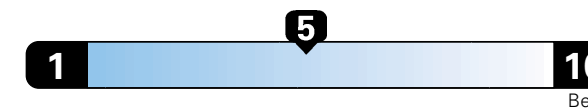

ALFA ROMEO STELVIO SPORT AWD

2019 MODEL YEAR

THIS VEHICLE IS MANUFACTURED TO MEET SPECIFIC UNITED STATES REQUIREMENTS. THIS VEHICLE IS NOT MANUFACTURED FOR SALE OR REGISTRATION OUTSIDE OF THE UNITED STATES.

MANUFACTURER'S SUGGESTED RETAIL PRICE OF THIS MODEL INCLUDING DEALER PREPARATION

Base Price: $42,195

ALFA STELVIO AWD

Exterior Color: Vulcano Black Metallic Exterior Paint

Interior Color: Black / Red Interior Colors

Interior: Leather Seats

Engine: 2.0L 280HP Turbocharged I4 Engine

Transmission: 8-Speed Automatic Transmission

STANDARD EQUIPMENT (UNLESS REPLACED BY OPTIONAL EQUIPMENT)

FUNCTIONAL/SAFETY FEATURES

- Supplemental Front Seat-Mounted Side Airbags
- LATCH Ready Child Seat Anchor System
- Rear Back-Up Camera
- Rear Parking Assist Sensors
- Remote Keyless Entry
- Pushbutton Start
- Remote-Start System
- Stop / Start System
- Alfa DNA Drive Mode System
- Carbon Fiber Drive Shaft
- Cruise Control
- Power Folding Heated Mirrors
- Rain-Sensitive Windshield Wipers
- Power Liftgate with Remote Liftgate Release
- Hill Descent Control
- Engine Cover with Alfa Romeo Script

INTERIOR FEATURES

- 6.5-Inch AM / FM Radio with Bluetooth®
- Apple CarPlay®
- Google Android Auto™
- Cluster 7.0-Inch TFT Color Display
- 8-Speaker Audio System
- Media Input Hub with Aux
- Dual Rear Charge USB Ports
- 12-Volt Center Console Power Outlet
- Leather-Wrapped Steering Wheel
- Steering Wheel Mounted Audio Controls
- Ambient Lighting Package
- Auto-Dimming Rear View Mirror with Microphone
- A/C Auto Temperature Control w/Dual Zone Control
- Power 6-Way Driver Seat
- Power 6-Way Front Passenger Seat
- Power 4-Way Driver Lumbar Adjust
- Power 4-Way Passenger Lumbar Adjust
- Driver Seat Memory
- Cargo Compartment Cover

EXTERIOR FEATURES