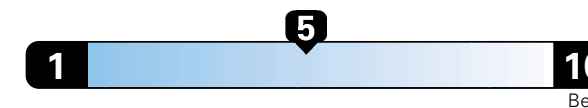

ALFA ROMEO STELVIO AWD

2019 MODEL YEAR

THIS VEHICLE IS MANUFACTURED TO MEET SPECIFIC UNITED STATES REQUIREMENTS. THIS VEHICLE IS NOT MANUFACTURED FOR SALE OR REGISTRATION OUTSIDE OF THE UNITED STATES.

MANUFACTURER'S SUGGESTED RETAIL PRICE OF THIS MODEL INCLUDING DEALER PREPARATION

Base Price: $42,195

ALFA STELVIO AWD

Exterior Color: Alfa Rosso (Red) Exterior Paint

Interior Color: Black Interior Color

Interior: Leather Seats

Engine: 2.0L 280HP Turbocharged I4 Engine

Transmission: 8-Speed Automatic Transmission

STANDARD EQUIPMENT (UNLESS REPLACED BY OPTIONAL EQUIPMENT)

FUNCTIONAL/SAFETY FEATURES

Supplemental Front Seat-Mounted Side Airbags

LATCH Ready Child Seat Anchor System

Rear Back-Up Camera

Rear Parking Assist Sensors

Remote Keyless Entry

Pushbutton Start

Remote-Start System

Stop / Start System

Alfa DNA Drive Mode System

Carbon Fiber Drive Shaft

Cruise Control

Power Folding Heated Mirrors

Rain-Sensitive Windshield Wipers

Power Liftgate with Remote Liftgate Release

Hill Descent Control

Engine Cover with Alfa Romeo Script

INTERIOR FEATURES

6.5-Inch AM / FM Radio with Bluetooth®

Apple CarPlay®

Google Android Auto™

Cluster 7.0-Inch TFT Color Display

8-Speaker Audio System

Media Input Hub with Aux

Dual Rear Charge USB Ports

12-Volt Center Console Power Outlet

Leather-Wrapped Steering Wheel

Steering Wheel Mounted Audio Controls

Ambient Lighting Package

Auto-Dimming Rear View Mirror with Microphone

A/C Auto Temperature Control w/Dual Zone Control

Power 6-Way Driver Seat

Power 6-Way Front Passenger Seat

Power 4-Way Driver Lumbar Adjust

Power 4-Way Passenger Lumbar Adjust

Driver Seat Memory

Cargo Compartment Cover

EXTERIOR FEATURES

18-Inch x 8.0-Inch 5-Spoke Aluminum Wheels

235/60R18 All Season Tires