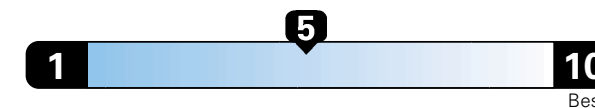

Fuel Economy & Greenhouse Gas Rating (tailpipe only)