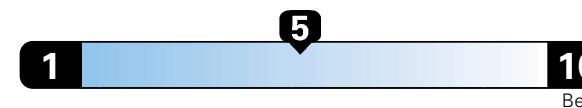

ALFA ROMEO STELVIO SPORT AWD

2019 MODEL YEAR

THIS VEHICLE IS MANUFACTURED TO MEET SPECIFIC UNITED STATES REQUIREMENTS. THIS VEHICLE IS NOT MANUFACTURED FOR SALE OR REGISTRATION OUTSIDE OF THE UNITED STATES.

MANUFACTURER'S SUGGESTED RETAIL PRICE OF THIS MODEL INCLUDING DEALER PREPARATION

Base Price: $42,195

ALFA STELVIO AWD

Exterior Color: Stromboli Gray Metallic Exterior Paint

Interior Color: Black Interior Color

Interior: Leather Seats

Engine: 2.0L 280HP Turbocharged I4 Engine

Transmission: 8-Speed Automatic Transmission

STANDARD EQUIPMENT (UNLESS REPLACED BY OPTIONAL EQUIPMENT)

FUNCTIONAL/SAFETY FEATURES

- Supplemental Front Seat-Mounted Side Airbags
- LATCH Ready Child Seat Anchor System
- Rear Back-Up Camera
- Rear Parking Assist Sensors
- Remote Keyless Entry
- Pushbutton Start
- Remote-Start System
- Stop / Start System
- Alfa DNA Drive Mode System
- Carbon Fiber Drive Shaft
- Cruise Control
- Power Folding Heated Mirrors
- Rain-Sensitive Windshield Wipers
- Power Liftgate with Remote Liftgate Release
- Hill Descent Control
- Engine Cover with Alfa Romeo Script

INTERIOR FEATURES

- 6.5-Inch AM / FM Radio with Bluetooth®
- Apple CarPlay®
- Google Android Auto™
- Cluster 7.0-Inch TFT Color Display
- 8-Speaker Audio System
- Media Input Hub with Aux
- Dual Rear Charge USB Ports
- 12-Volt Center Console Power Outlet
- Leather-Wrapped Steering Wheel
- Steering Wheel Mounted Audio Controls
- Ambient Lighting Package
- Auto-Dimming Rear View Mirror with Microphone
- A/C Auto Temperature Control w/Dual Zone Control
- Power 6-Way Driver Seat
- Power 6-Way Front Passenger Seat
- Power 4-Way Driver Lumbar Adjust
- Power 4-Way Passenger Lumbar Adjust
- Driver Seat Memory
- Cargo Compartment Cover

EXTERIOR FEATURES