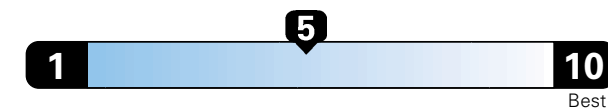

ALFA ROMEO STELVIO AWD

2019 MODEL YEAR

THIS VEHICLE IS MANUFACTURED TO MEET SPECIFIC UNITED STATES REQUIREMENTS. THIS VEHICLE IS NOT MANUFACTURED FOR SALE OR REGISTRATION OUTSIDE OF THE UNITED STATES.

MANUFACTURER'S SUGGESTED RETAIL PRICE OF THIS MODEL INCLUDING DEALER PREPARATION

Base Price: $42,195

ALFA STELVIO AWD

Exterior Color: Imola Titanium Metallic Exterior Paint

Interior Color: Black Interior Color

Interior: Leather Seats

Engine: 2.0L 280HP Turbocharged I4 Engine

Transmission: 8-Speed Automatic Transmission

STANDARD EQUIPMENT (UNLESS REPLACED BY OPTIONAL EQUIPMENT)

FUNCTIONAL/SAFETY FEATURES

- Supplemental Front Seat-Mounted Side Airbags
- LATCH Ready Child Seat Anchor System
- Rear Back-Up Camera
- Rear Parking Assist Sensors
- Remote Keyless Entry
- Pushbutton Start
- Remote-Start System
- Stop / Start System
- Alfa DNA Drive Mode System
- Carbon Fiber Drive Shaft
- Cruise Control
- Power Folding Heated Mirrors
- Rain-Sensitive Windshield Wipers
- Power Liftgate with Remote Liftgate Release
- Hill Descent Control
- Engine Cover with Alfa Romeo Script

INTERIOR FEATURES

- 6.5-Inch AM / FM Radio with Bluetooth®
- Apple CarPlay®
- Google Android Auto™
- Cluster 7.0-Inch TFT Color Display
- 8-Speaker Audio System
- Media Input Hub with Aux
- Dual Rear Charge USB Ports
- 12-Volt Center Console Power Outlet
- Leather-Wrapped Steering Wheel
- Steering Wheel Mounted Audio Controls
- Ambient Lighting Package
- Auto-Dimming Rear View Mirror with Microphone
- A/C Auto Temperature Control w/Dual Zone Control
- Power 6-Way Driver Seat
- Power 6-Way Front Passenger Seat
- Power 4-Way Driver Lumbar Adjust
- Power 4-Way Passenger Lumbar Adjust
- Driver Seat Memory
- Cargo Compartment Cover

EXTERIOR FEATURES