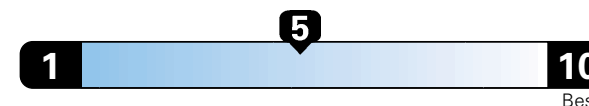

ALFA ROMEO STELVIO SPORT AWD

2019 MODEL YEAR

THIS VEHICLE IS MANUFACTURED TO MEET SPECIFIC UNITED STATES REQUIREMENTS. THIS VEHICLE IS NOT MANUFACTURED FOR SALE OR REGISTRATION OUTSIDE OF THE UNITED STATES.

MANUFACTURER'S SUGGESTED RETAIL PRICE OF THIS MODEL INCLUDING DEALER PREPARATION

Base Price: $42,195

ALFA STELVIO AWD

Exterior Color: Vulcano Black Metallic Exterior Paint

Interior Color: Black Interior Color

Interior: Leather Seats

Engine: 2.0L 280HP Turbocharged I4 Engine

Transmission: 8-Speed Automatic Transmission

STANDARD EQUIPMENT (UNLESS REPLACED BY OPTIONAL EQUIPMENT)

FUNCTIONAL/SAFETY FEATURES

Supplemental Front Seat-Mounted Side Airbags

LATCH Ready Child Seat Anchor System

Rear Back-Up Camera

Rear Parking Assist Sensors

Remote Keyless Entry

Pushbutton Start

Remote-Start System

Stop / Start System

Alfa DNA Drive Mode System

Carbon Fiber Drive Shaft

Cruise Control

Power Folding Heated Mirrors

Rain-Sensitive Windshield Wipers

Power Liftgate with Remote Liftgate Release

Hill Descent Control

Engine Cover with Alfa Romeo Script

INTERIOR FEATURES

6.5-Inch AM / FM Radio with Bluetooth®

Apple CarPlay®

Google Android Auto™

Cluster 7.0-Inch TFT Color Display

8-Speaker Audio System

Media Input Hub with Aux

Dual Rear Charge USB Ports

12-Volt Center Console Power Outlet

Leather-Wrapped Steering Wheel

Steering Wheel Mounted Audio Controls

Ambient Lighting Package

Auto-Dimming Rear View Mirror with Microphone

A/C Auto Temperature Control w/Dual Zone Control

Power 6-Way Driver Seat

Power 6-Way Front Passenger Seat

Power 4-Way Driver Lumbar Adjust

Power 4-Way Passenger Lumbar Adjust

Driver Seat Memory

Cargo Compartment Cover

EXTERIOR FEATURES

18-Inch x 8.0-Inch 5-Spoke Aluminum Wheels

235/60R18 All Season Tires