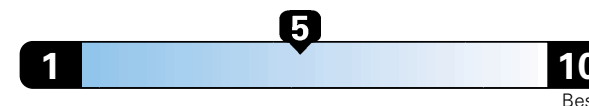

## Fuel Economy and Environment

Gasoline Vehicle

**Fuel Economy** These estimates reflect new EPA methods beginning with 2017 models.  
**24** MPG  
combined city/hwy  
22 city  
28 highway

Small SUV 4WD range from 18 to 37 MPG.  
The best vehicle rates 136 MPGe.

4.2 gallons per 100 miles

You spend  
**\$2,500**  
in fuel costs  
over 5 years  
compared to the  
average new vehicle.

Annual fuel cost  
**\$1,900**

Fuel Economy & Greenhouse Gas Rating (tailpipe only)