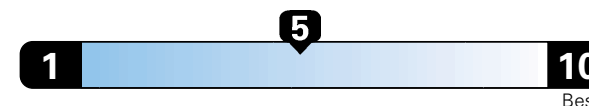

ALFA ROMEO STELVIO SPORT AWD

2019 MODEL YEAR

THIS VEHICLE IS MANUFACTURED TO MEET SPECIFIC UNITED STATES REQUIREMENTS. THIS VEHICLE IS NOT MANUFACTURED FOR SALE OR REGISTRATION OUTSIDE OF THE UNITED STATES.

MANUFACTURER'S SUGGESTED RETAIL PRICE OF THIS MODEL INCLUDING DEALER PREPARATION

Base Price: **$42,195**

ALFA STELVIO AWD

Exterior Color: Alfa Rosso (Red) Exterior Paint

Interior Color: Black Interior Color

Interior: Leather Seats

Engine: 2.0L 280HP Turbocharged I4 Engine

Transmission: 8-Speed Automatic Transmission

STANDARD EQUIPMENT (UNLESS REPLACED BY OPTIONAL EQUIPMENT)

FUNCTIONAL/SAFETY FEATURES

Supplemental Front Seat-Mounted Side Airbags

LATCH Ready Child Seat Anchor System

Rear Back-Up Camera

Rear Parking Assist Sensors

Remote Keyless Entry

Pushbutton Start

Remote-Start System

Stop / Start System

Alfa DNA Drive Mode System

Carbon Fiber Drive Shaft

Cruise Control

Power Folding Heated Mirrors

Rain-Sensitive Windshield Wipers

Power Liftgate with Remote Liftgate Release

Hill Descent Control

Engine Cover with Alfa Romeo Script

INTERIOR FEATURES

6.5-Inch AM / FM Radio with Bluetooth®

Apple CarPlay®

Google Android Auto™

Cluster 7.0-Inch TFT Color Display

8-Speaker Audio System

Media Input Hub with Aux

Dual Rear Charge USB Ports

12-Volt Center Console Power Outlet

Leather-Wrapped Steering Wheel

Steering Wheel Mounted Audio Controls

Ambient Lighting Package

Auto-Dimming Rear View Mirror with Microphone

A/C Auto Temperature Control w/Dual Zone Control

Power 6-Way Driver Seat

Power 6-Way Front Passenger Seat

Power 4-Way Driver Lumbar Adjust

Power 4-Way Passenger Lumbar Adjust

Driver Seat Memory

Cargo Compartment Cover

EXTERIOR FEATURES

18-Inch x 8.0-Inch 5-Spoke Aluminum Wheels

235/60R18 All Season Tires