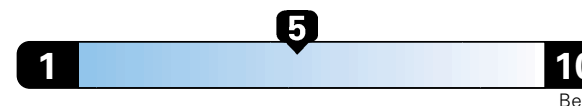

ALFA ROMEO STELVIO SPORT AWD

2019 MODEL YEAR

THIS VEHICLE IS MANUFACTURED TO MEET SPECIFIC UNITED STATES REQUIREMENTS. THIS VEHICLE IS NOT MANUFACTURED FOR SALE OR REGISTRATION OUTSIDE OF THE UNITED STATES.

MANUFACTURER'S SUGGESTED RETAIL PRICE OF THIS MODEL INCLUDING DEALER PREPARATION

Base Price: $42,295

ALFA STELVIO AWD

Exterior Color: Alfa White Exterior Paint

Interior Color: Black Interior Color

Interior: Leather Seats

Engine: 2.0L 280HP Turbocharged I4 Engine

Transmission: 8-Speed Automatic Transmission

STANDARD EQUIPMENT (UNLESS REPLACED BY OPTIONAL EQUIPMENT)

FUNCTIONAL/SAFETY FEATURES

- Supplemental Front Seat-Mounted Side Airbags
- LATCH Ready Child Seat Anchor System
- Rear Back-Up Camera
- Rear Parking Assist Sensors
- Remote Keyless Entry
- Pushbutton Start
- Remote-Start System
- Stop / Start System
- Alfa DNA Drive Mode System
- Carbon Fiber Drive Shaft
- Cruise Control
- Power Folding Heated Mirrors
- Rain-Sensitive Windshield Wipers
- Power Liftgate with Remote Liftgate Release
- Hill Descent Control
- Engine Cover with Alfa Romeo Script

INTERIOR FEATURES

- 6.5-Inch AM / FM Radio with Bluetooth®
- Apple CarPlay®
- Google Android Auto™
- Cluster 7.0-Inch TFT Color Display
- 8-Speaker Audio System
- Media Input Hub with Aux
- Dual Rear Charge USB Ports
- 12-Volt Center Console Power Outlet
- Leather-Wrapped Steering Wheel
- Steering Wheel Mounted Audio Controls
- Ambient Lighting Package
- Auto-Dimming Rear View Mirror with Microphone
- A/C Auto Temperature Control w/Dual Zone Control
- Power 6-Way Driver Seat
- Power 6-Way Front Passenger Seat
- 4-Way Power Driver Lumbar Adjust
- 4-Way Power Passenger Lumbar Adjust
- Driver Seat Memory
- Cargo Compartment Cover

EXTERIOR FEATURES