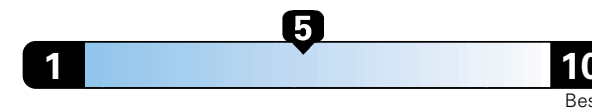

ALFA ROMEO STELVIO AWD

2019 MODEL YEAR

THIS VEHICLE IS MANUFACTURED TO MEET SPECIFIC UNITED STATES REQUIREMENTS. THIS VEHICLE IS NOT MANUFACTURED FOR SALE OR REGISTRATION OUTSIDE OF THE UNITED STATES.

MANUFACTURER'S SUGGESTED RETAIL PRICE OF THIS MODEL INCLUDING DEALER PREPARATION

Base Price: $42,195

ALFA STELVIO AWD
Exterior Color: Alfa White Exterior Paint
Interior Color: Black Interior Color
Interior: Leather Seats
Engine: 2.0L 280HP Turbocharged I4 Engine
Transmission: 8-Speed Automatic Transmission

STANDARD EQUIPMENT (UNLESS REPLACED BY OPTIONAL EQUIPMENT)
FUNCTIONAL/SAFETY FEATURES

- Supplemental Front Seat-Mounted Side Airbags
- LATCH Ready Child Seat Anchor System
- Rear Back-Up Camera
- Rear Parking Assist Sensors
- Remote Keyless Entry
- Pushbutton Start
- Remote-Start System
- Stop / Start System
- Alfa DNA Drive Mode System
- Carbon Fiber Drive Shaft
- Cruise Control
- Power Folding Heated Mirrors
- Rain-Sensitive Windshield Wipers
- Power Liftgate with Remote Liftgate Release
- Hill Descent Control
- Engine Cover with Alfa Romeo Script

INTERIOR FEATURES

- 6.5-Inch AM / FM Radio with Bluetooth®
- Apple CarPlay®
- Google Android Auto™
- Cluster 7.0-Inch TFT Color Display
- 8-Speaker Audio System
- Media Input Hub with Aux
- Dual Rear Charge USB Ports
- 12-Volt Center Console Power Outlet
- Leather-Wrapped Steering Wheel
- Steering Wheel Mounted Audio Controls
- Ambient Lighting Package
- Auto-Dimming Rear View Mirror with Microphone
- A/C Auto Temperature Control w/Dual Zone Control
- Power 6-Way Driver Seat
- Power 6-Way Front Passenger Seat
- Power 4-Way Driver Lumbar Adjust
- Power 4-Way Passenger Lumbar Adjust