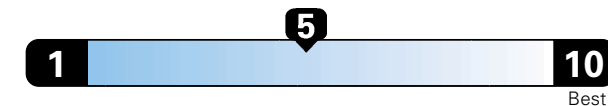

ALFA ROMEO STELVIO SPORT AWD

2019 MODEL YEAR

THIS VEHICLE IS MANUFACTURED TO MEET SPECIFIC UNITED STATES REQUIREMENTS. THIS VEHICLE IS NOT MANUFACTURED FOR SALE OR REGISTRATION OUTSIDE OF THE UNITED STATES.

MANUFACTURER'S SUGGESTED RETAIL PRICE OF THIS MODEL INCLUDING DEALER PREPARATION

Base Price: $42,195

ALFA STELVIO AWD
Exterior Color: Alfa White Exterior Paint
Interior Color: Black / Red Interior Colors
Interior: Leather Seats
Engine: 2.0L 280HP Turbocharged I4 Engine
Transmission: 8-Speed Automatic Transmission

STANDARD EQUIPMENT (UNLESS REPLACED BY OPTIONAL EQUIPMENT)

FUNCTIONAL/SAFETY FEATURES
Supplemental Front Seat-Mounted Side Airbags
LATCH Ready Child Seat Anchor System
Rear Back-Up Camera
Rear Parking Assist Sensors
Remote Keyless Entry
Pushbutton Start
Remote-Start System
Stop / Start System
Alfa DNA Drive Mode System
Carbon Fiber Drive Shaft
Cruise Control
Power Folding Heated Mirrors
Rain-Sensitive Windshield Wipers
Power Liftgate with Remote Liftgate Release
Hill Descent Control
Engine Cover with Alfa Romeo Script

INTERIOR FEATURES
6.5-Inch AM / FM Radio with Bluetooth®
Apple CarPlay®
Google Android Auto™
Cluster 7.0-Inch TFT Color Display
8-Speaker Audio System
Media Input Hub with Aux
Dual Rear Charge USB Ports
12-Volt Center Console Power Outlet
Leather-Wrapped Steering Wheel
Steering Wheel Mounted Audio Controls
Ambient Lighting Package
Auto-Dimming Rear View Mirror with Microphone
A/C Auto Temperature Control w/Dual Zone Control
Power 6-Way Driver Seat
Power 6-Way Front Passenger Seat
Power 4-Way Driver Lumbar Adjust
Power 4-Way Passenger Lumbar Adjust
Driver Seat Memory
Cargo Compartment Cover