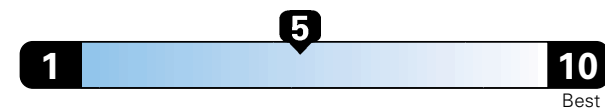

ALFA ROMEO STELVIO SPORT AWD

2019 MODEL YEAR

THIS VEHICLE IS MANUFACTURED TO MEET SPECIFIC UNITED STATES REQUIREMENTS. THIS VEHICLE IS NOT MANUFACTURED FOR SALE OR REGISTRATION OUTSIDE OF THE UNITED STATES.

MANUFACTURER'S SUGGESTED RETAIL PRICE OF THIS MODEL INCLUDING DEALER PREPARATION

Base Price: $42,195

ALFA STELVIO AWD

Exterior Color: Vulcano Black Metallic Exterior Paint

Interior Color: Black Interior Color

Interior: Leather Seats

Engine: 2.0L 280HP Turbocharged I4 Engine

Transmission: 8-Speed Automatic Transmission

STANDARD EQUIPMENT (UNLESS REPLACED BY OPTIONAL EQUIPMENT)

FUNCTIONAL/SAFETY FEATURES

- Supplemental Front Seat-Mounted Side Airbags
- LATCH Ready Child Seat Anchor System
- Rear Back-Up Camera
- Rear Parking Assist Sensors
- Remote Keyless Entry
- Pushbutton Start
- Remote-Start System
- Stop / Start System
- Alfa DNA Drive Mode System
- Carbon Fiber Drive Shaft
- Cruise Control
- Power Folding Heated Mirrors
- Rain-Sensitive Windshield Wipers
- Power Liftgate with Remote Liftgate Release
- Hill Descent Control
- Engine Cover with Alfa Romeo Script

INTERIOR FEATURES

- 6.5-Inch AM / FM Radio with Bluetooth®
- Apple CarPlay®
- Google Android Auto™
- Cluster 7.0-Inch TFT Color Display
- 8-Speaker Audio System
- Media Input Hub with Aux
- Dual Rear Charge USB Ports
- 12-Volt Center Console Power Outlet
- Leather-Wrapped Steering Wheel
- Steering Wheel Mounted Audio Controls
- Ambient Lighting Package
- Auto-Dimming Rear View Mirror with Microphone
- A/C Auto Temperature Control w/Dual Zone Control
- Power 6-Way Driver Seat
- Power 6-Way Front Passenger Seat
- Power 4-Way Driver Lumbar Adjust
- Power 4-Way Passenger Lumbar Adjust
- Driver Seat Memory
- Cargo Compartment Cover

EXTERIOR FEATURES