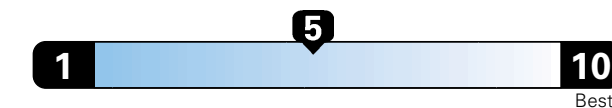

Small SUV 4WD range from 18 to 37 MPG.
 The best vehicle rates 136 MPGe.

You spend
\$2,500
 in fuel costs
 over 5 years
 compared to the
 average new vehicle.

Annual fuel cost
\$1,900

Fuel Economy & Greenhouse Gas Rating (tailpipe only)