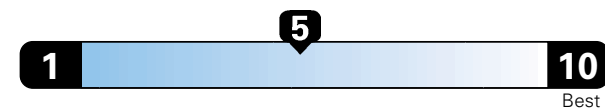

ALFA ROMEO STELVIO SPORT AWD

2019 MODEL YEAR

THIS VEHICLE IS MANUFACTURED TO MEET SPECIFIC UNITED STATES REQUIREMENTS. THIS VEHICLE IS NOT MANUFACTURED FOR SALE OR REGISTRATION OUTSIDE OF THE UNITED STATES.

MANUFACTURER'S SUGGESTED RETAIL PRICE OF THIS MODEL INCLUDING DEALER PREPARATION

Base Price: **$42,295**

ALFA STELVIO AWD
Exterior Color: Vesuvio Gray Metallic Exterior Paint
Interior Color: Black / Red Interior Colors
Interior: Leather Seats
Engine: 2.0L 280HP Turbocharged I4 Engine
Transmission: 8-Speed Automatic Transmission

STANDARD EQUIPMENT (UNLESS REPLACED BY OPTIONAL EQUIPMENT)

FUNCTIONAL/SAFETY FEATURES
Supplemental Front Seat-Mounted Side Airbags
LATCH Ready Child Seat Anchor System
Rear Back-Up Camera
Rear Parking Assist Sensors
Remote Keyless Entry
Pushbutton Start
Remote-Start System
Stop / Start System
Alfa DNA Drive Mode System
Carbon Fiber Drive Shaft
Cruise Control
Power Folding Heated Mirrors
Rain-Sensitive Windshield Wipers
Power Liftgate with Remote Liftgate Release
Hill Descent Control
Engine Cover with Alfa Romeo Script

INTERIOR FEATURES
6.5-Inch AM / FM Radio with Bluetooth®
Apple CarPlay®
Google Android Auto™
Cluster 7.0-Inch TFT Color Display
8-Speaker Audio System
Media Input Hub with Aux
Dual Rear Charge USB Ports
12-Volt Center Console Power Outlet
Leather-Wrapped Steering Wheel
Steering Wheel Mounted Audio Controls
Ambient Lighting Package
Auto-Dimming Rear View Mirror with Microphone
A/C Auto Temperature Control w/Dual Zone Control
Power 6-Way Driver Seat
Power 6-Way Front Passenger Seat
4-Way Power Driver Lumbar Adjust
4-Way Power Passenger Lumbar Adjust
Driver Seat Memory
Cargo Compartment Cover